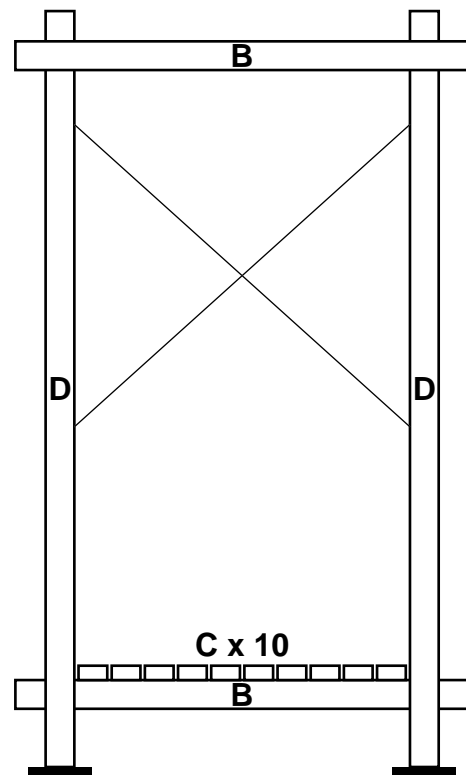

Klondike Sled

By Scouters Jay Treacy and Liam Morland
<http://ScoutDocs.ca/Klondike/>
OpenContent © 2002

- A Bindings (x4) 
- B Cross bar (x3) 
- C Floor board (x10) 
- D Upright (L&R) 
- E Diagonal (L&R) 

Scale 1:10 (1 mm = 1 cm)

Scoutdocs
<http://ScoutDocs.ca/>

Rear view

Side view