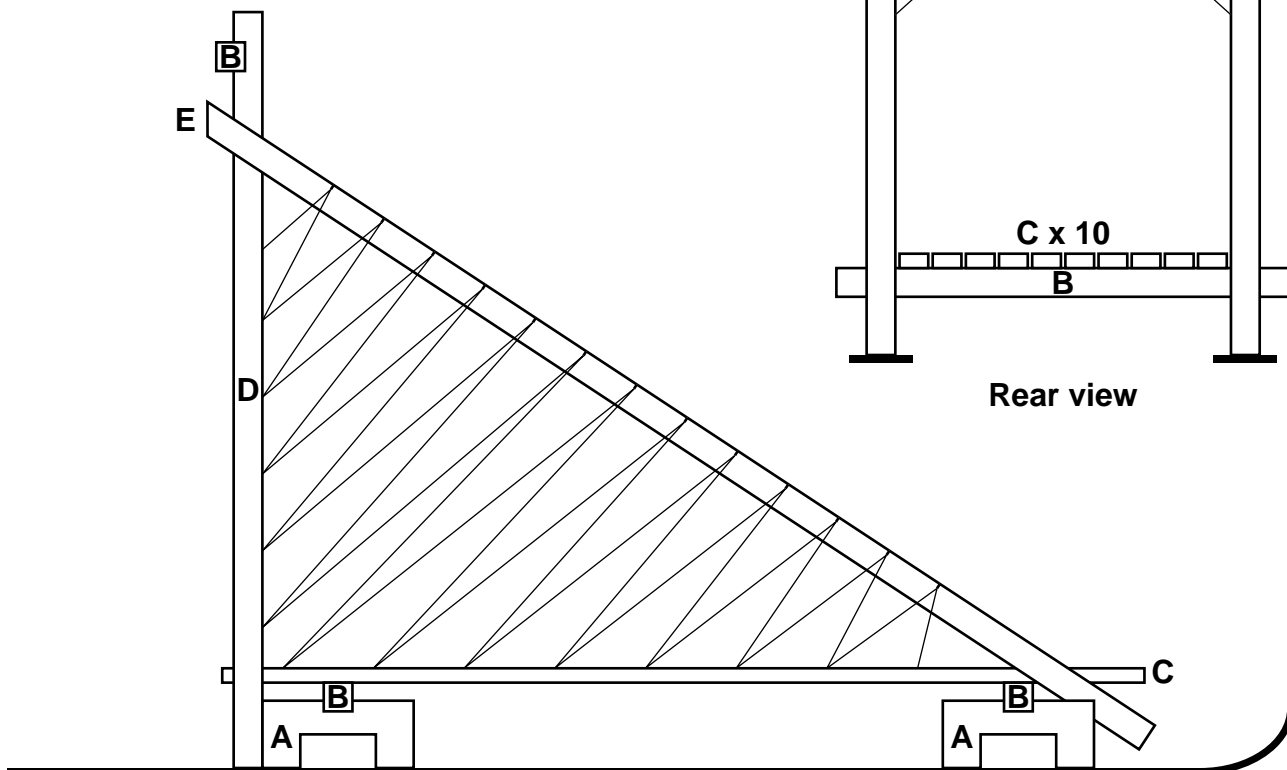

Klondike Sled

By Scouters Jay Treacy and Liam Morland
<http://ScoutDocs.ca/Klondike/>
OpenContent © 2002

- A Bindings (x4) 
- B Cross bar (x3) 
- C Floor board (x10) 
- D Upright (L&R) 
- E Diagonal (L&R) 

Scale 1:10 (1 mm = 1 cm)

Scoutdocs
<http://ScoutDocs.ca/>

Rear view

Side view