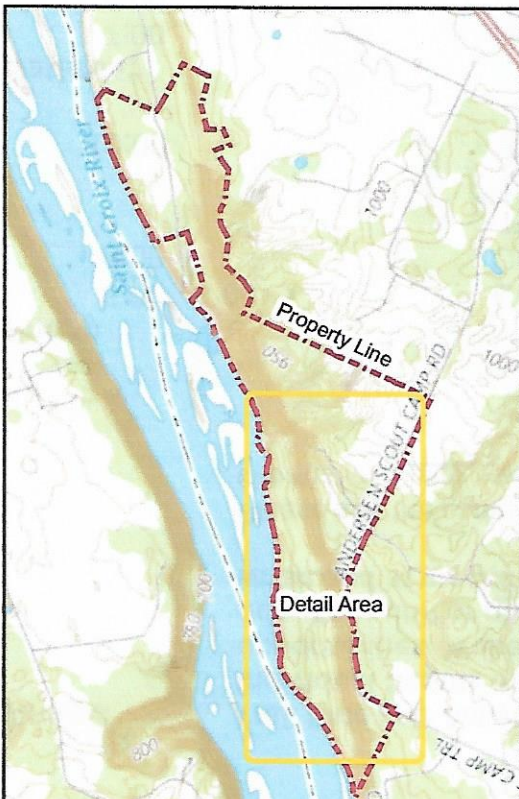

# Fred C. Andersen Scout Camp

186 Andersen Scout Camp Road  
Houlton, WI 54082  
715-549-6641  
camp.northernstarbsa.org

USGS The National Map: National Boundaries Dataset, National Elevation Dataset, Geographic Names Information System, National Hydrography Dataset, National Land Cover Database, National Structures Dataset, and National Transportation Dataset; U.S. Census