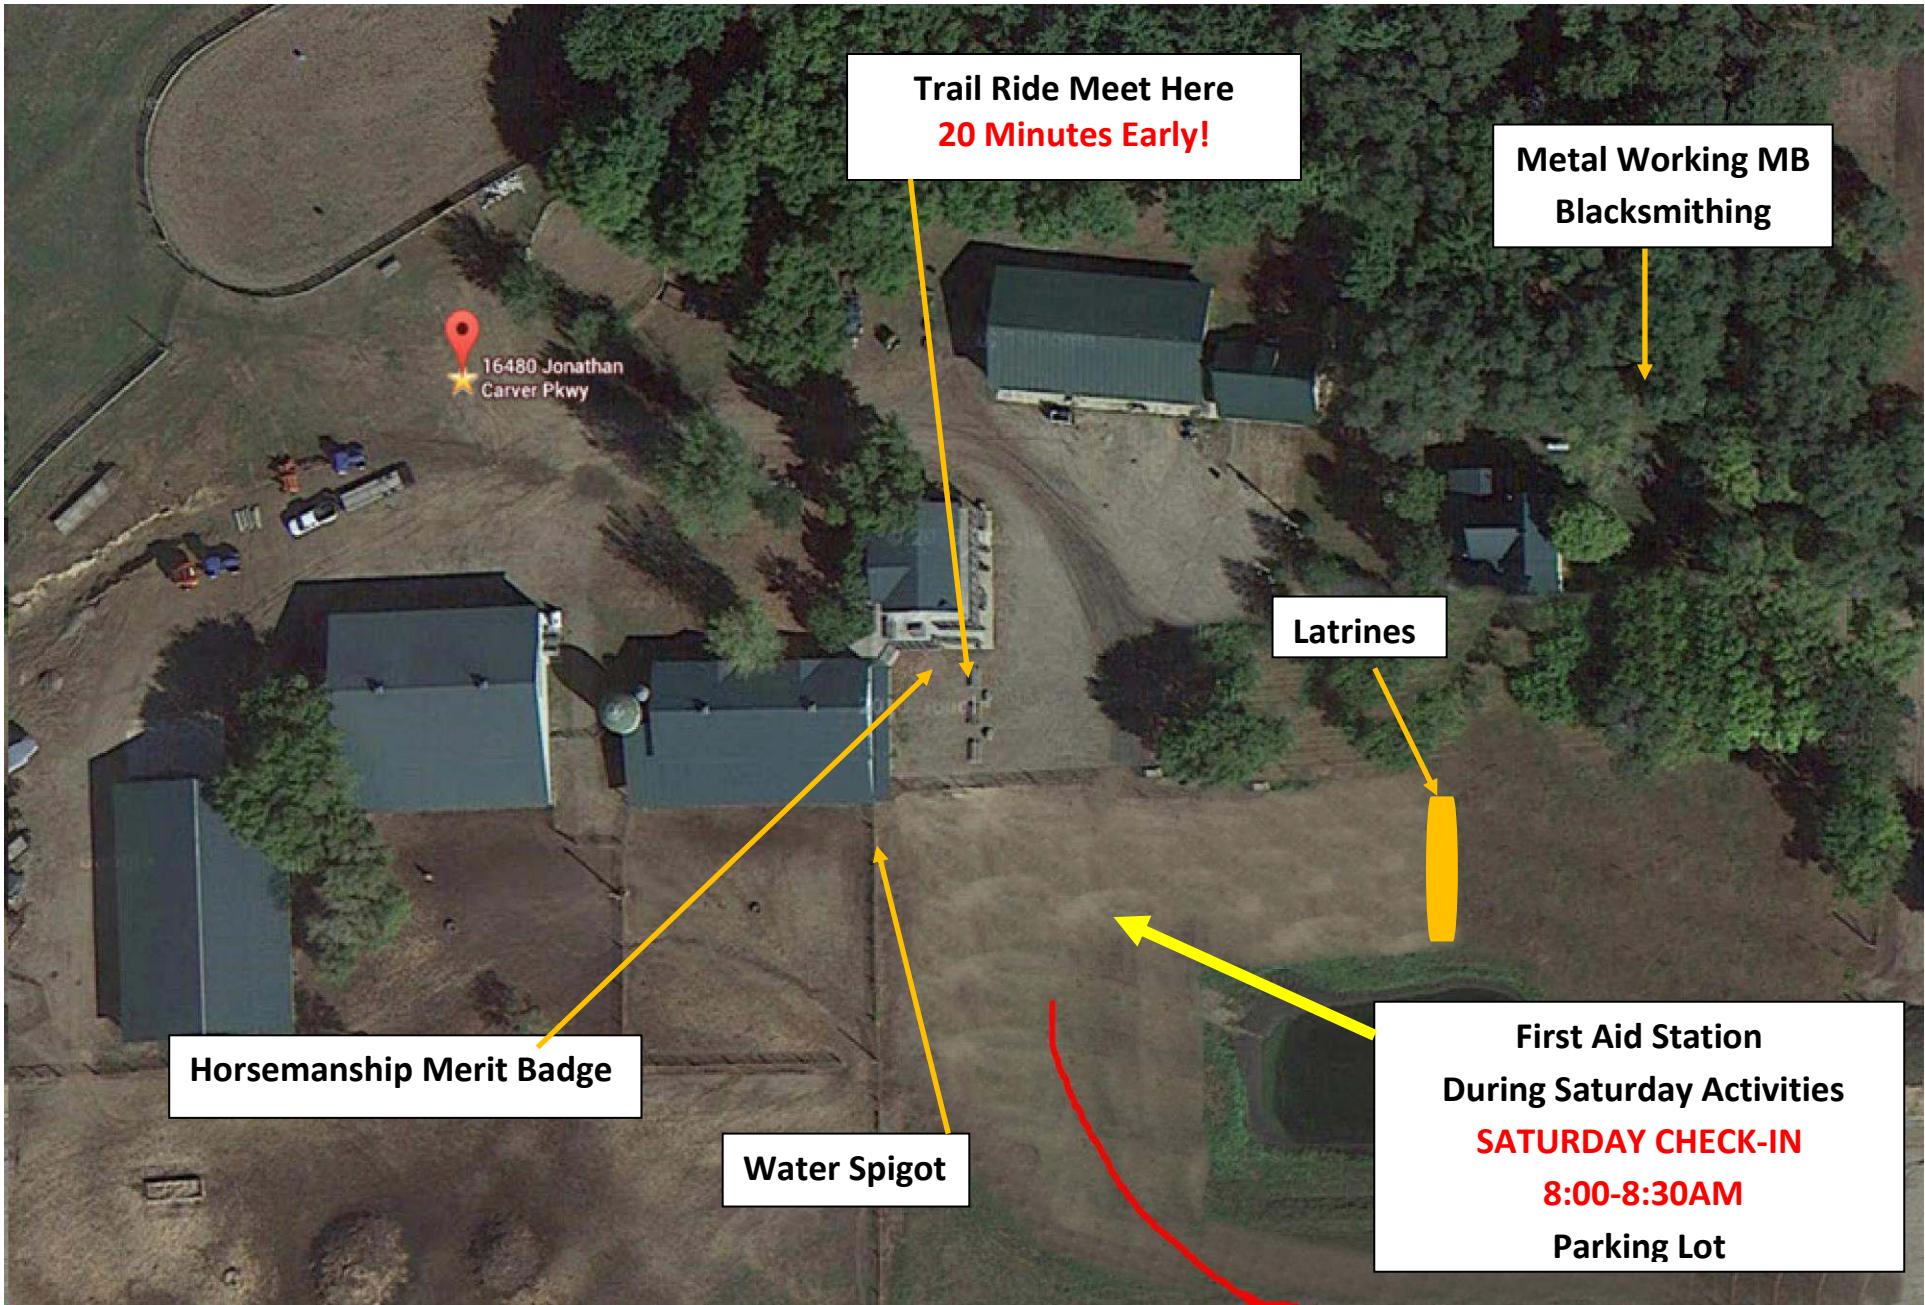

TRAIL to WATER, Horse Barns,
Metal Working MB,
Horsemanship MB

ENTRANCE TO CAMPING AREA
CHECK IN FRIDAY EVENING
First Aid Station on Friday
Location - Tents

Check In/Cracker
Barrel/MB/
Bear-Webelos Station
Tents

Latrines

Park Cars Here – Along Edge of Field

CAMPING

CAMPING

Climbing
Wall

River Valley Ranch – Fall Camporee 2018 – Page 2

Field Games
Merit Badges
Camping
Campfire Program
Flags

Trail Ride Meet Here
20 Minutes Early!

Metal Working MB
Blacksmithing

16480 Jonathan
Carver Pkwy

Latrines

Horsemanship Merit Badge

Water Spigot

First Aid Station
During Saturday Activities
SATURDAY CHECK-IN
8:00-8:30AM
Parking Lot

Road from Camping
Area